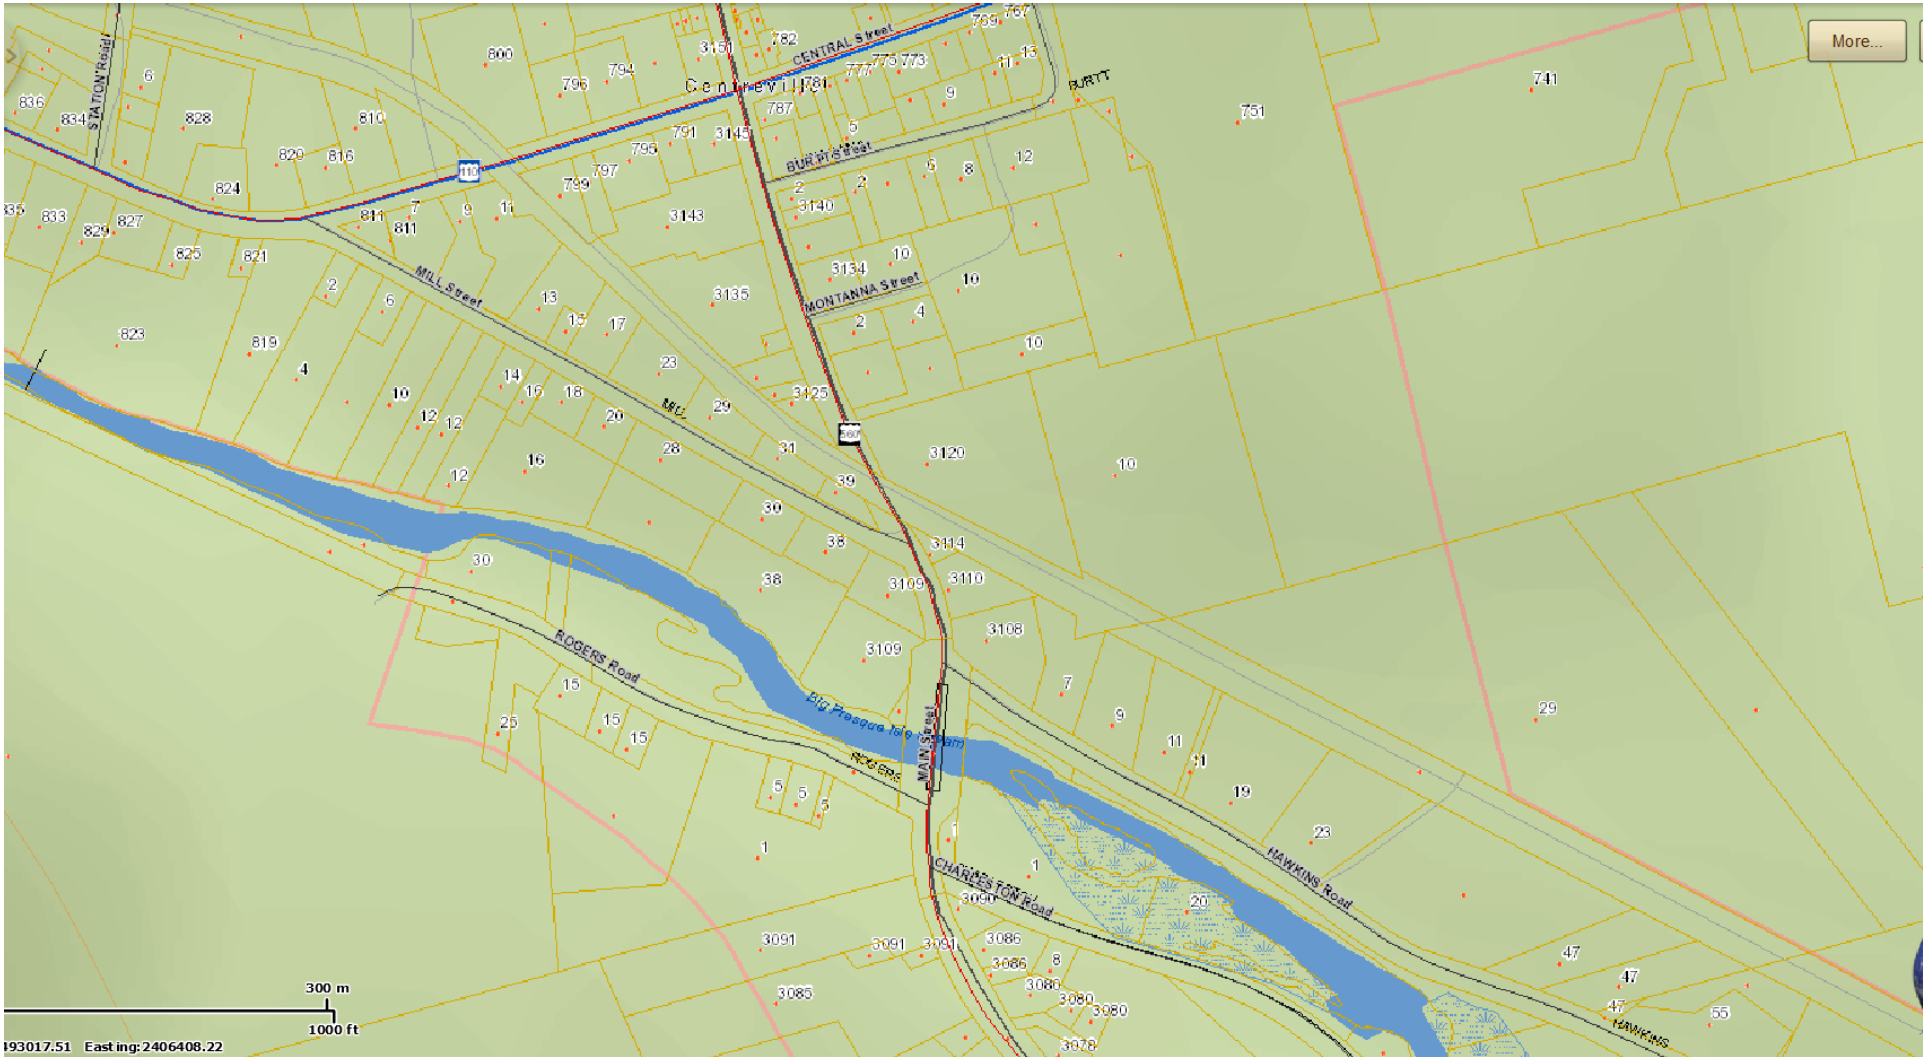

Emergency Plan – Centreville Maps

193017.51 Easting: 2406408.22

More...

Basemap

1561.56 Easting: 2407915.36