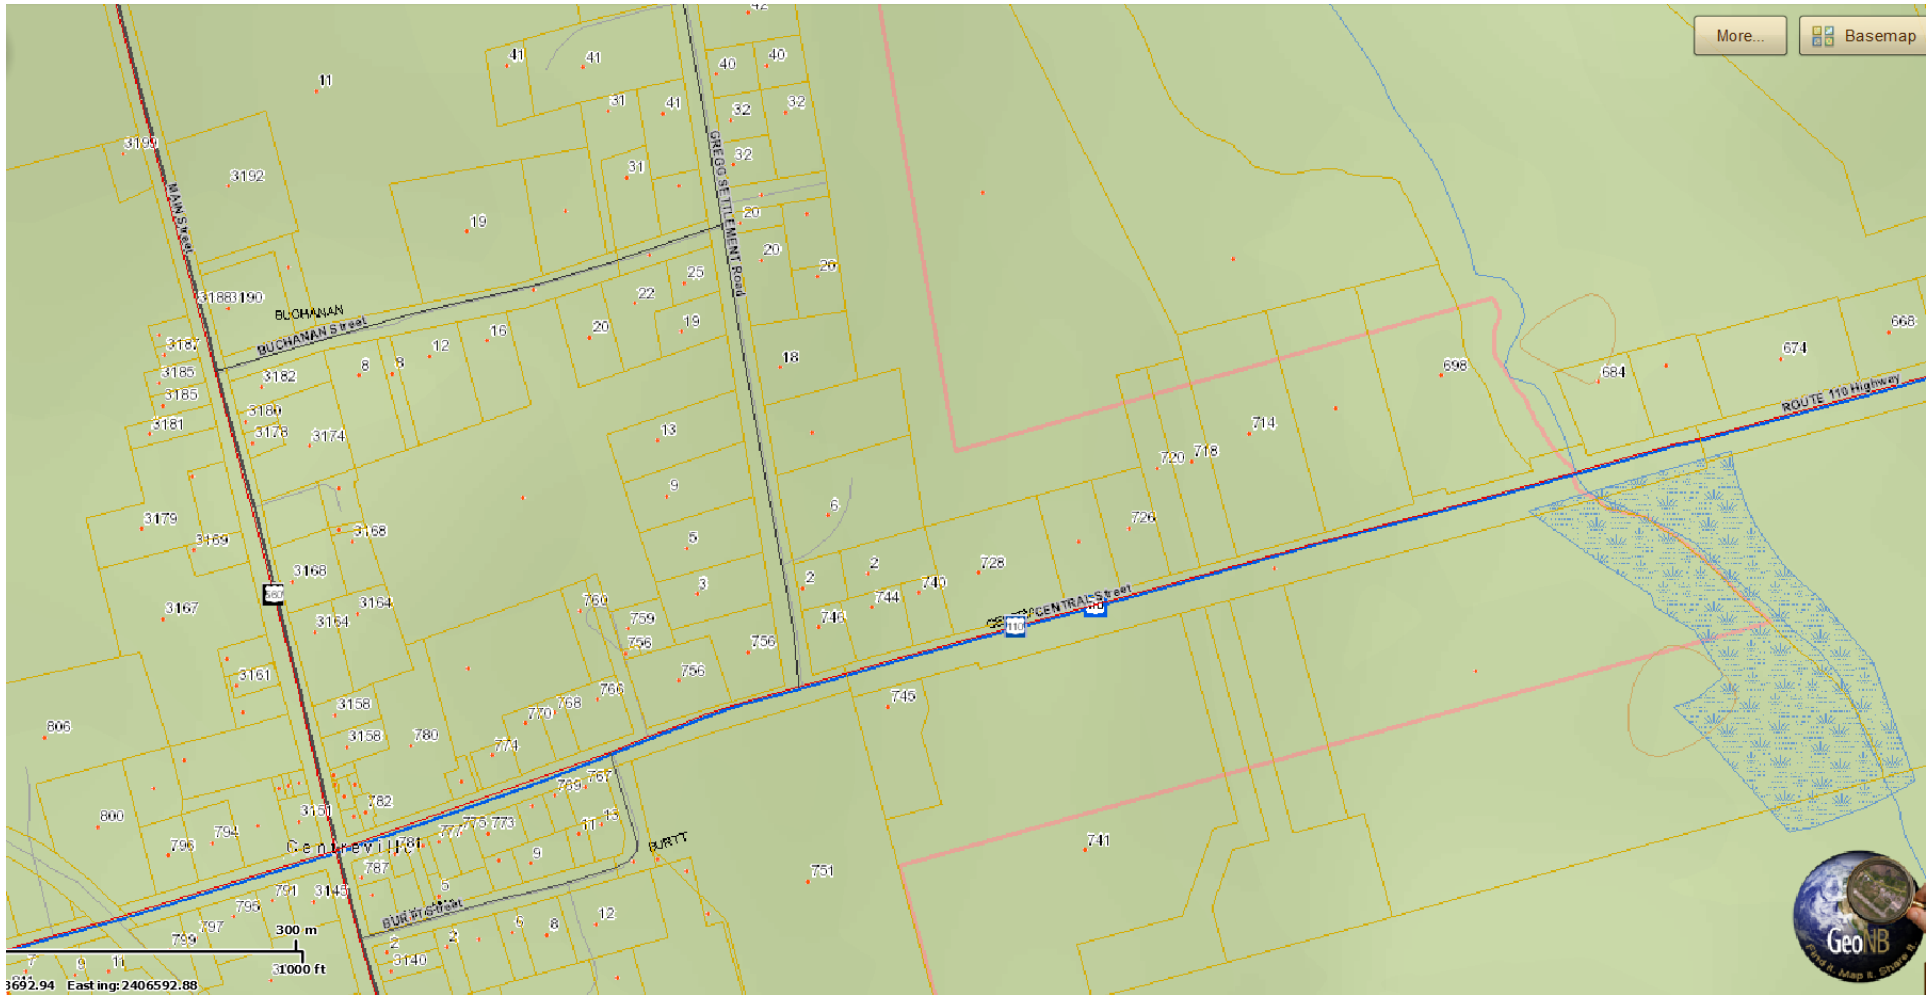

Emergency Plan – Centreville Maps

193017.51 Easting: 2406408.22

More...

Basemap

1561.56 Easting: 2407915.36