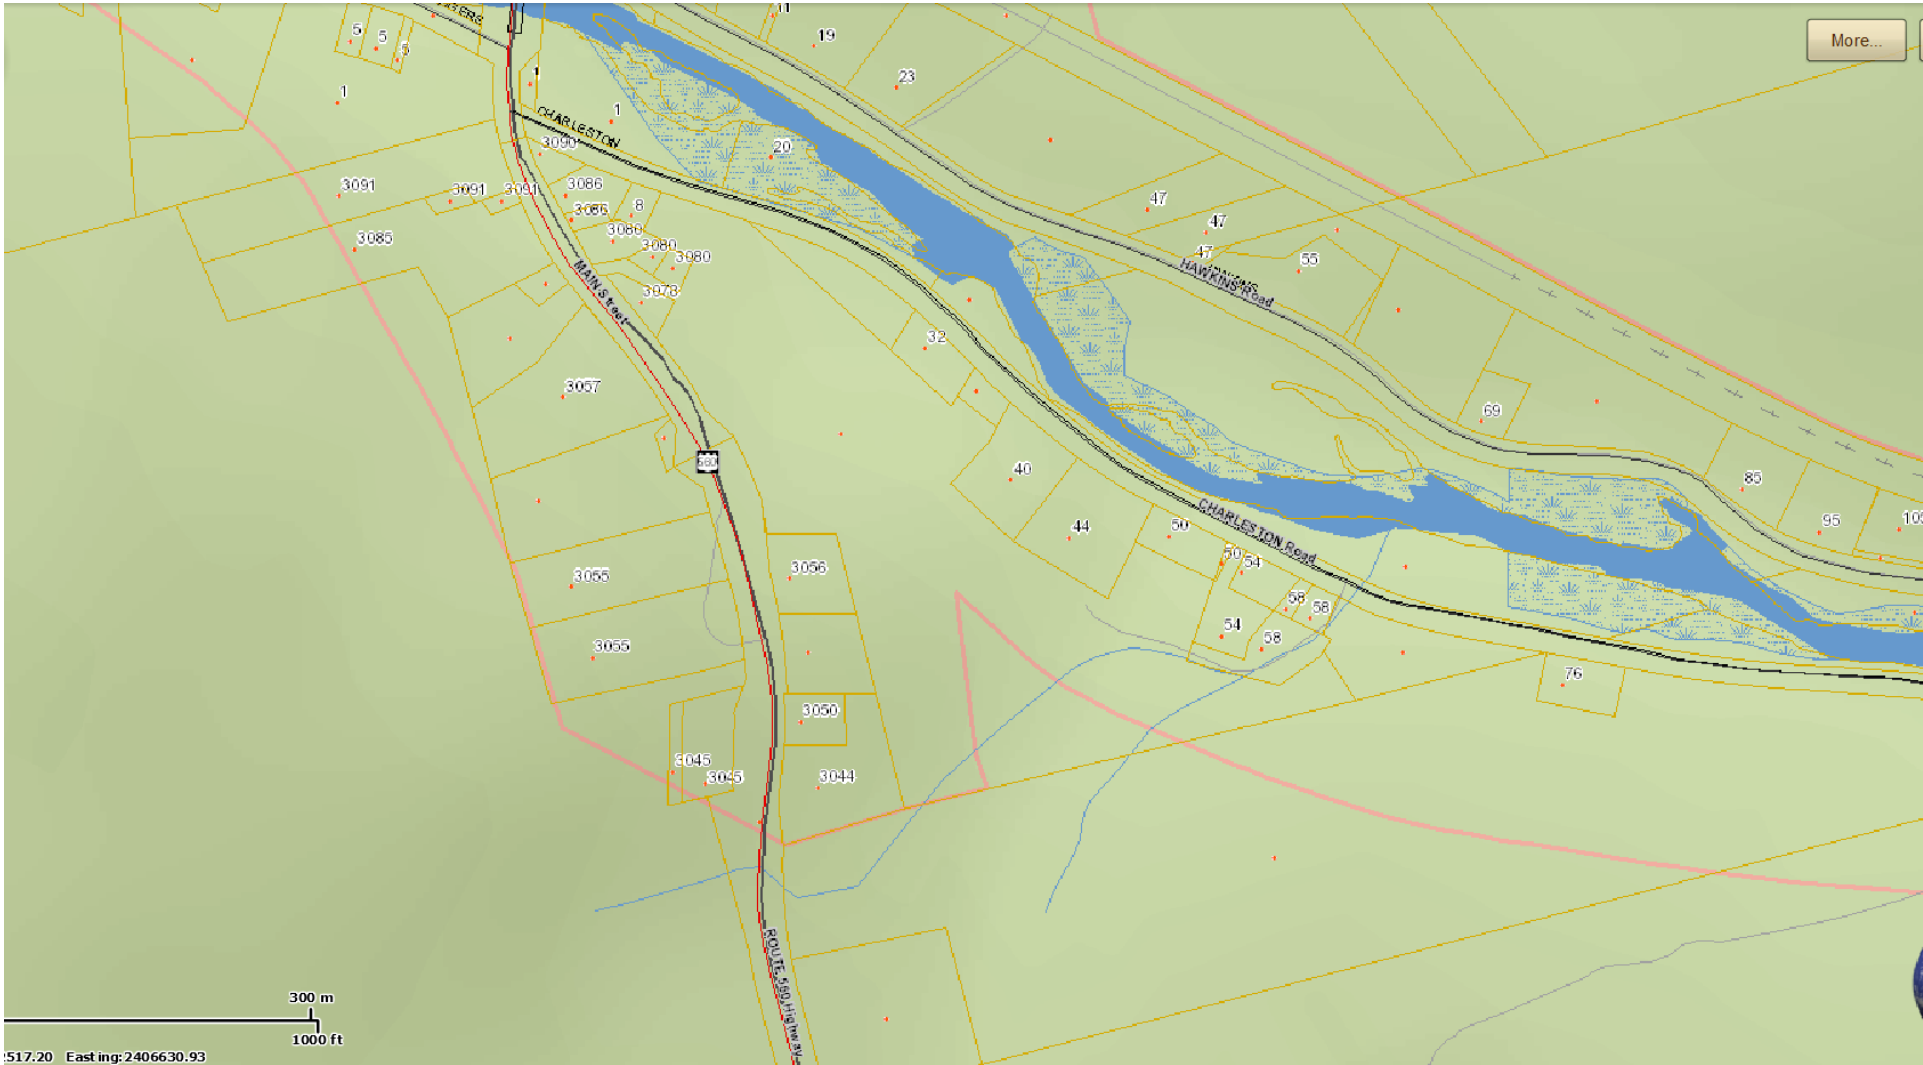

Emergency Plan – Centreville Maps

193017.51 Easting: 2406408.22

More...

Basemap

1561.56 Easting: 2407915.36